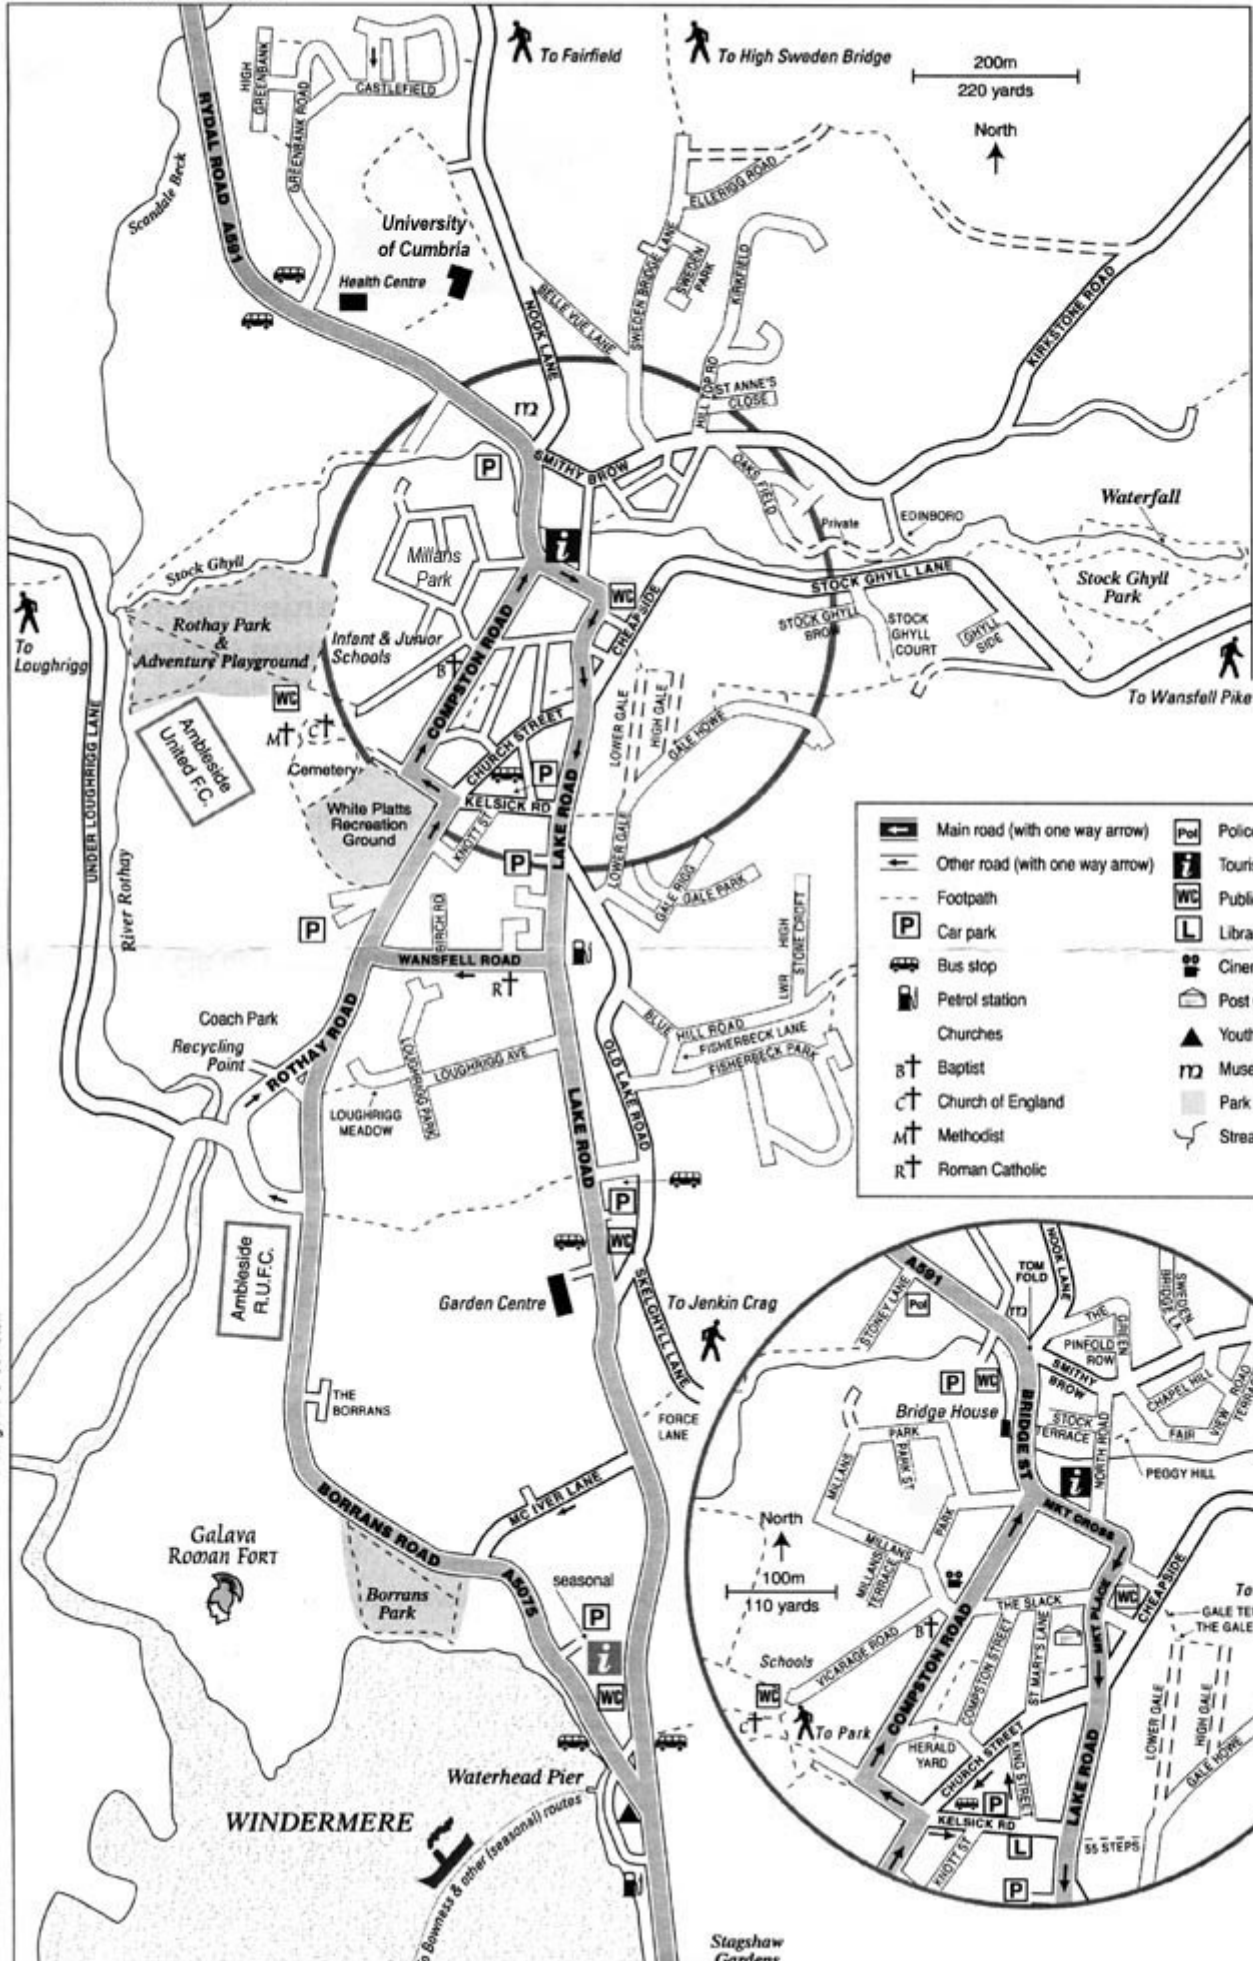

# Ambleside

A591  
To Grasmere & Keswick

A593  
To Langdale & Conistone

To Ullswater  
& Penrith (A592)

To Wansfell Pike

To Jenkin Crag

To Wansfell Pike

Stagshaw Gardens